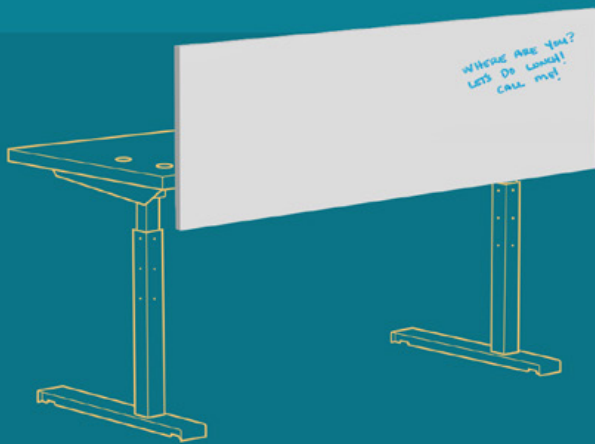

JOT&TAK

UNIVERSAL PRIVACY SCREENS

watson

The Jot Board and Tak Screen provide a simple, smart solution for privacy and space division. Finished on both sides with markerboard laminate, the Jot Board is ideal for deadline-driven and team environments. The Tak Screen provides a more traditional dual-sided, fabric covered surface. Whether the Tak Screen or Jot Board best meets your needs, both are available

2 heights, 3 styles and lengths to accommodate Watson's full breadth of desk choices. Universally compatible with all Watson worksurfaces and edge profiles, the clamp-on assembly makes Jot and Tak easy to install and reconfigure. Both products are also available as a stand-alone, tabletop version — a value for space division within benching applications.

Jot Board Above/Below

A laminate markerboard surface turns any table into a dynamic and interactive work zone.

Tak Screen Above/Below

Tak screens can be customized with COM fabrics and attach easily without damaging the worksurface.