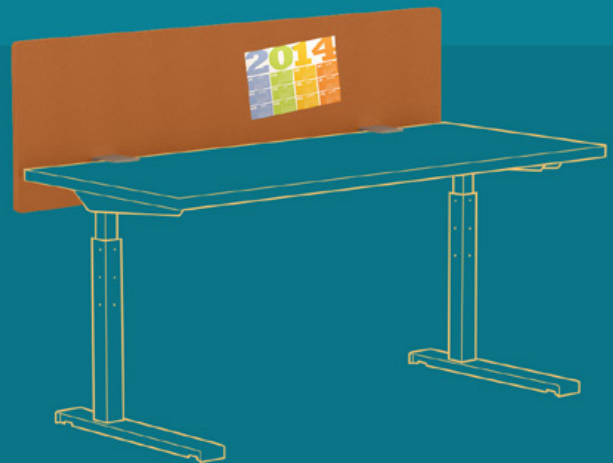

JOT&TAK

UNIVERSAL PRIVACY SCREENS

watson

The Jot Board and Tak Screen provide a simple, smart solution for privacy and space division. Finished on both sides with markerboard laminate, the Jot Board is ideal for deadline-driven and team environments. The Tak Screen provides a more traditional dual-sided, fabric covered surface. Whether the Tak Screen or Jot Board best meets your needs, both are available

2 heights, 3 styles and lengths to accommodate Watson's full breadth of desk choices. Universally compatible with all Watson worksurfaces and edge profiles, the clamp-on assembly makes Jot and Tak easy to install and reconfigure. Both products are also available as a stand-alone, tabletop version — a value for space division within benching applications.

Jot Board Above/Below

A laminate markerboard surface turns any table into a dynamic and interactive work zone.

Tak Screen Above/Below

Tak screens can be customized with COM fabrics and attach easily without damaging the worksurface.